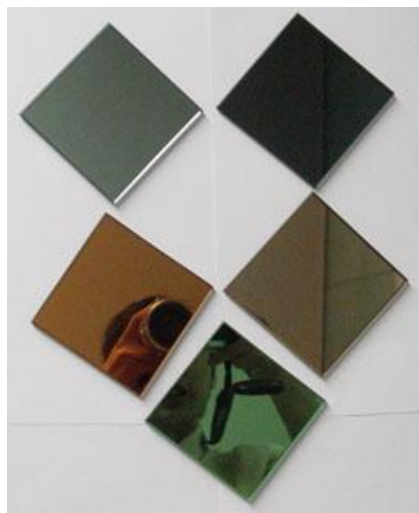

While as silver mirror and aluminium mirror are very similar and clients cannot identify silver mirror and aluminium mirror very clearly,here we offer several methods to identify silver mirror and aluminium mirror.'

### 1.Definition.

Silver mirror definition is much higher and clear than aluminium mirror.

The reflective ratio of aluminium mirror is around 70%,the reflected shapes and colors are easily change,short lifetime,and bad anti-corrosion performance.On the contract,silver mirror color is more real and darker,mirror lifetime is much longer.

### 2.Different paints.

Silver mirror has 2 protective paints,there's bronze color paints under the surface paints,if there's only 1 layer paint or the under layer paints color is silver color,the mirror is aluminium mirror.

## QINGDAO MORN BUILDING MATERIALS CO.,LTD

Your turnkey China tempered glass/laminated glass/insulated glass supplier

3.Back painting colors.

Silver color back paints is dark grey color,aluminium mirror back is light grey color.